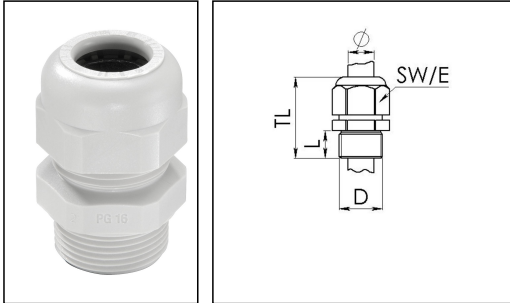

SKV 11 LG

Cable gland, polyamide, Pg 11, RAL 7035

Products may differ in size, colour and appearance to those shown. If you require further information or customisation, please contact us directly.

Material cable gland	Polyamide
Material sealing gasket	EPDM
Protection class	IP68 (5 bar 30 min)
Temp. range min	-40 °C
Temp. range max	100 °C
Glow wire test	750 °C
Thread type	PG
Ø Connection thread D	11
Length screw-in thread L	9 mm
Ø cable diameter min	5 mm
Ø cable diameter max	10 mm
Key width SW	22 mm
Collar diameter (E)	24 mm
Total length TL	33 mm - 39 mm
Type of cable anchorage	A
Product Color	RAL 7035
Type	SKV 11 LG
Order no. RAL 7035	10066402
Packing unit	50
EAN number	4007685664028
Tariff number	39269097
ETIM-Classification	EC000441